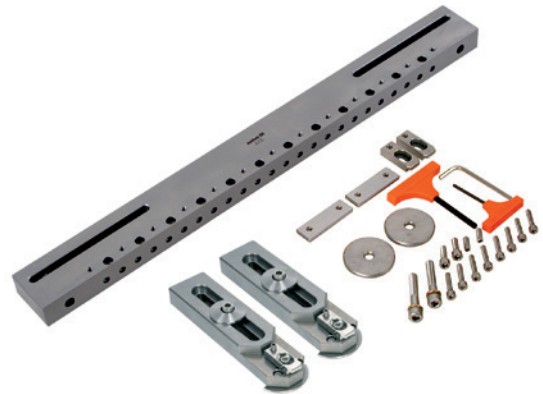

Sodick wire EDM's + System 3R tooling

Ledger for

EconoRulers

Sodick

EconoRulers are supplied by kits. For more info, look for the various TPS-sheets covering the various 3R-209-xxx kits and accessories. The EconoRulers come by four different lengths: L=350, 610, 860 and 960 mm.

** Dedicated bolt-slots will not match threaded hole-pattern. In order to secure EconoRuler, it requires the use of 3R-A209.

EconoRuler kit, 3R-209-XXX.1

Note: There are four different kits to choose between. 350 mm, 610 mm, 860 mm or 960 mm EconoRuler length.

EconoRuler kit, 3R-209-XXX.2

Note: There are four different kits to choose between.
350 mm, 610 mm, 860 mm or 960 mm EconoRuler length.

EconoRuler kit, 3R-209-XXX.3

Note: There are four different kits to choose between.
350 mm, 610 mm, 860 mm or 960 mm EconoRuler length.

EconoRuler kit, 3R-209-XXX.4

Note: There are four different kits to choose between.
350 mm, 610 mm, 860 mm or 960 mm EconoRuler length.