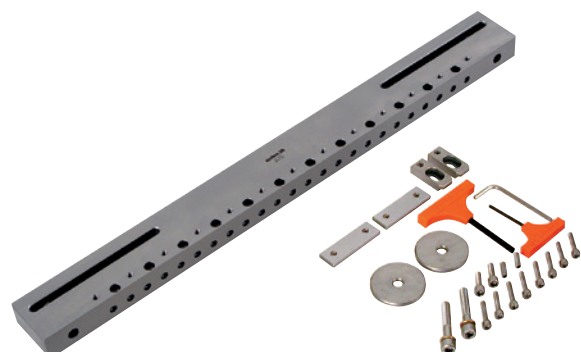

Sodick wire EDM's + System 3R tooling

Ledger for

EconoRulers

Sodick

EconoRulers are supplied by kits. For more info, look for the various TPS-sheets covering the various 3R-209-xxx kits and accessories. The EconoRulers come by four different lengths: L=350, 610, 860 and 960 mm.

Model	c-c X	Table X	3R-209-xxx	Overhang X*	c-c Y	Table Y	3R-209-xxx	Overhang Y*
7632	605	745	860	57.5	-	520	N.a.	N.a.
AD325L	420	556	610	27	-	426	N.a.	N.a.
AL400G	500	636	610	-13	395	493	610	58.5
AL400P	500	636	610	-13	395	493	610	58.5
AL600G	700	836	860	12	495	593	610	8.5
AL800G	900	1036	960	-38	695	793	860	33.5
AL800P	900	1036	960	-38	695	793	860	33.5
ALC400G	500	636	610	-13	395	493	610	58.5
ALC600G	700	836	860	12	495	593	610	8.5
ALC800G	900	1036	960	-38	695	793	860	33.5
ALN400G	500	636	610	-13	395	493	610	58.5
ALN400Q	500	636	610	-13	395	493	610	58.5
ALN600G	700	836	860	12	495	593	610	8.5
ALN600Q	700	836	860	12	495	593	610	8.5
ALN800G	900	1036	960	-38	695	793	860	33.5
AP250L (yr. 2002-)	350	490	610	60	-	289	N.a.	N.a.
AP450L (yr. 2002-)	550	720	610	-55	-	444	N.a.	N.a.
AQ750L	850	1200	960	-120	-	758	N.a.	N.a.
AQ900L	1000	1310	N.a.	N.a.	-	903	N.a.	N.a.
AQ1200L	1300	1598	N.a.	N.a.	900	1198	960	-119
VL400Q	500	636	610	-13	395	488	610	61
VL600Q	700	836	860	12	495	588	610	11

* Overhang means a stick-out of EconoRuler that may collide with tankwall (only valid if value is positive and box is colored orange). In order to solve this risk of collision, it may require the EconoRuler to be cut off.

** Dedicated bolt-slots will not match threaded hole-pattern. In order to secure EconoRuler, it requires the use of 3R-A209.

EconoRuler kit, 3R-209-XXX.1

Note: There are four different kits to choose between. 350 mm, 610 mm, 860 mm or 960 mm EconoRuler length.