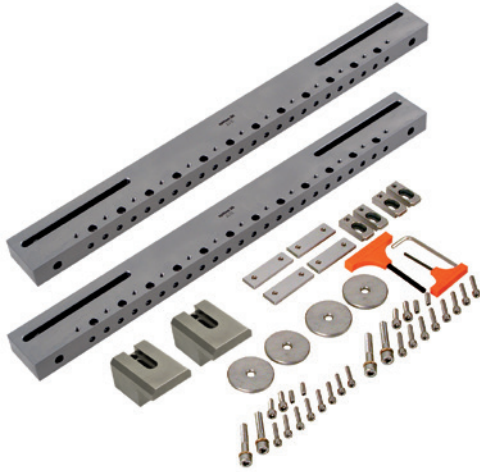

Sodick wire EDM's + System 3R tooling

Ledger for

EconoRulers

Sodick

EconoRulers are supplied by kits. For more info, look for the various TPS-sheets covering the various 3R-209-xxx kits and accessories. The EconoRulers come by four different lengths: L=350, 610, 860 and 960 mm.

** Dedicated bolt-slots will not match threaded hole-pattern. In order to secure EconoRuler, it requires the use of 3R-A209.

EconoRuler kit, 3R-209-XXX.1

Note: There are four different kits to choose between. 350 mm, 610 mm, 860 mm or 960 mm EconoRuler length.

EconoRuler kit, 3R-209-XXX.2

Note: There are four different kits to choose between.
350 mm, 610 mm, 860 mm or 960 mm EconoRuler length.

EconoRuler kit, 3R-209-XXX.3

Note: There are four different kits to choose between.
350 mm, 610 mm, 860 mm or 960 mm EconoRuler length.

EconoRuler kit, 3R-209-XXX.4

Note: There are four different kits to choose between.
350 mm, 610 mm, 860 mm or 960 mm EconoRuler length.