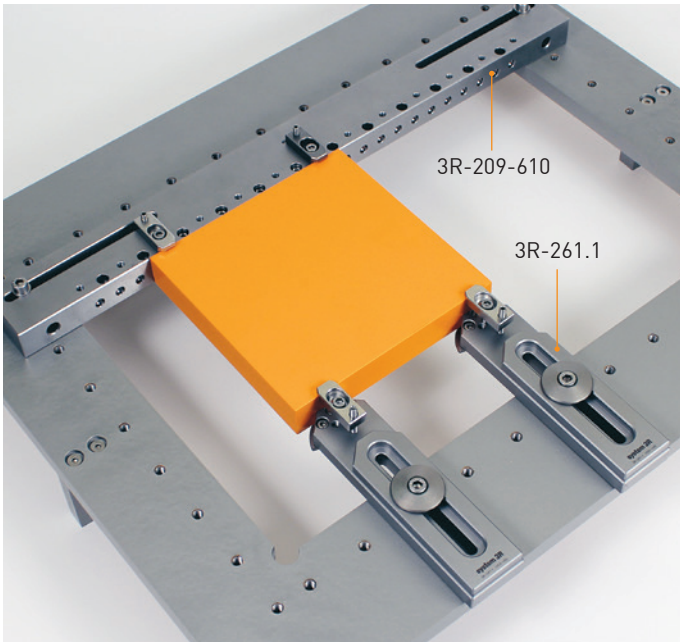

Sodick wire EDM's + System 3R tooling

Ledger for

EconoRulers

Sodick

EconoRulers are supplied by kits. For more info, look for the various TPS-sheets covering the various 3R-209-xxx kits and accessories. The EconoRulers come by four different lengths: L=350, 610, 860 and 960 mm.

** Dedicated bolt-slots will not match threaded hole-pattern. In order to secure EconoRuler, it requires the use of 3R-A209.

EconoRuler kit, 3R-209-XXX.1

Note: There are four different kits to choose between. 350 mm, 610 mm, 860 mm or 960 mm EconoRuler length.

EconoRuler kit, 3R-209-XXX.2

Note: There are four different kits to choose between.
350 mm, 610 mm, 860 mm or 960 mm EconoRuler length.

EconoRuler kit, 3R-209-XXX.3

Note: There are four different kits to choose between.
350 mm, 610 mm, 860 mm or 960 mm EconoRuler length.

EconoRuler kit, 3R-209-XXX.4

Note: There are four different kits to choose between.
350 mm, 610 mm, 860 mm or 960 mm EconoRuler length.