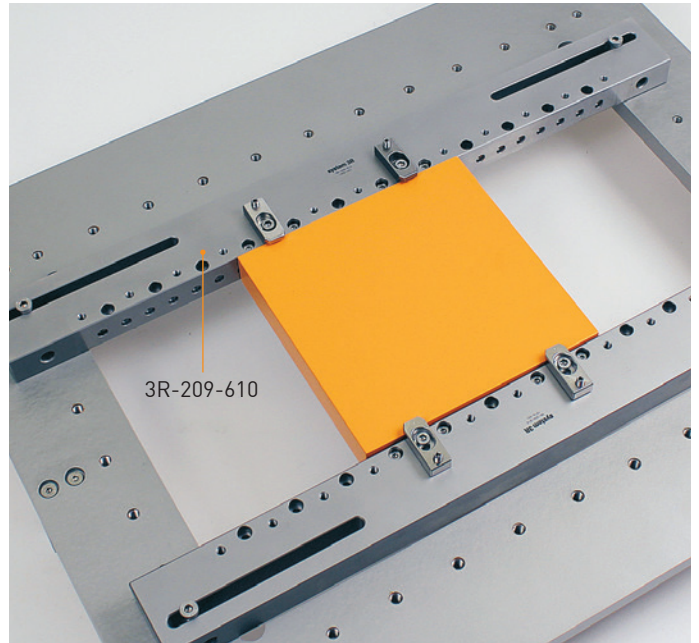

Sodick wire EDM's + System 3R tooling

Ledger for

EconoRulers

Sodick

EconoRulers are supplied by kits. For more info, look for the various TPS-sheets covering the various 3R-209-xxx kits and accessories. The EconoRulers come by four different lengths: L=350, 610, 860 and 960 mm.

* Overhang means a stick-out of EconoRuler that may collide with tankwall (only valid if value is positive and box is colored orange). In order to solve this risk of collision, it may require the EconoRuler to be cut off.

** Dedicated bolt-slots will not match threaded hole-pattern. In order to secure EconoRuler, it requires the use of 3R-A209.

EconoRuler kit, 3R-209-XXX.1

Note: There are four different kits to choose between. 350 mm, 610 mm, 860 mm or 960 mm EconoRuler length.

EconoRuler kit, 3R-209-XXX.2

Note: There are four different kits to choose between.
350 mm, 610 mm, 860 mm or 960 mm EconoRuler length.

EconoRuler kit, 3R-209-XXX.3

Note: There are four different kits to choose between.
350 mm, 610 mm, 860 mm or 960 mm EconoRuler length.