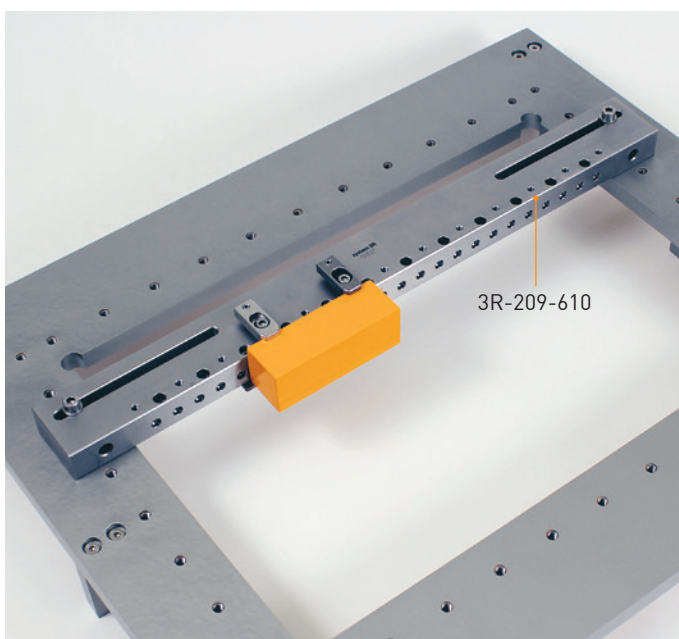

Sodick wire EDM's + System 3R tooling

Ledger for

EconoRulers

Sodick

EconoRulers are supplied by kits. For more info, look for the various TPS-sheets covering the various 3R-209-xxx kits and accessories. The EconoRulers come by four different lengths: L=350, 610, 860 and 960 mm.

Model	c-c X	Table X	3R-209-xxx	Overhang X*	c-c Y	Table Y	3R-209-xxx	Overhang Y*
7632	605	745	860	57.5	-	520	N.a.	N.a.
AD325L	420	556	610	27	-	426	N.a.	N.a.
AL400G	500	636	610	-13	395	493	610	58.5
AL400P	500	636	610	-13	395	493	610	58.5
AL600G	700	836	860	12	495	593	610	8.5
AL800G	900	1036	960	-38	695	793	860	33.5
AL800P	900	1036	960	-38	695	793	860	33.5
ALC400G	500	636	610	-13	395	493	610	58.5
ALC600G	700	836	860	12	495	593	610	8.5
ALC800G	900	1036	960	-38	695	793	860	33.5
ALN400G	500	636	610	-13	395	493	610	58.5
ALN400Q	500	636	610	-13	395	493	610	58.5
ALN600G	700	836	860	12	495	593	610	8.5
ALN600Q	700	836	860	12	495	593	610	8.5
ALN800G	900	1036	960	-38	695	793	860	33.5
AP250L (yr. 2002-)	350	490	610	60	-	289	N.a.	N.a.
AP450L (yr. 2002-)	550	720	610	-55	-	444	N.a.	N.a.
AQ750L	850	1200	960	-120	-	758	N.a.	N.a.
AQ900L	1000	1310	N.a.	N.a.	-	903	N.a.	N.a.
AQ1200L	1300	1598	N.a.	N.a.	900	1198	960	-119
VL400Q	500	636	610	-13	395	488	610	61
VL600Q	700	836	860	12	495	588	610	11

* Overhang means a stick-out of EconoRuler that may collide with tankwall (only valid if value is positive and box is colored orange). In order to solve this risk of collision, it may require the EconoRuler to be cut off.

** Dedicated bolt-slots will not match threaded hole-pattern. In order to secure EconoRuler, it requires the use of 3R-A209.

EconoRuler kit, 3R-209-XXX.1

Note: There are four different kits to choose between. 350 mm, 610 mm, 860 mm or 960 mm EconoRuler length.